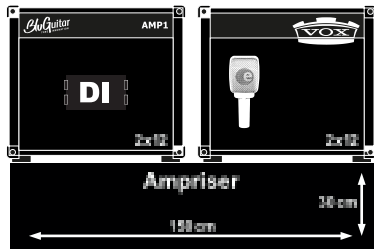

Stagerider

01 Kick	beyerdynamic TG D71
02 Snare	beyerdynamic TG D35d
03 High Tom	beyerdynamic TG D35d
04 Mid Tom	beyerdynamic TG D35d
05 Low Tom	beyerdynamic TG D35d
06 Floor Tom	beyerdynamic TG D35d
07 Overhead (left)	beyerdynamic TG I53c
08 Overhead (right)	beyerdynamic TG I53c
09 Hi-Hat	beyerdynamic TG I53c
10 Guitar (Amp1)	DI
11 Guitar (VOX)	Sennheiser e906
12 Vox (left)	Sennheiser E835 S
13 Vox (right)	Sennheiser E835 S
14 Bass	DI